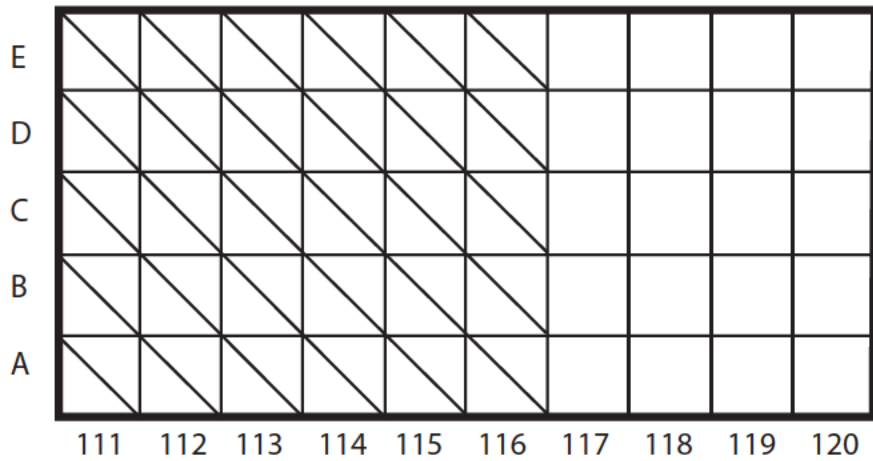

GOOD SHEPHERD MAUSOLEUM

SEC. 27A
HOLY CROSS CEMETERY

GOOD SHEPHERD MAUSOLEUM EXTERIOR CRYPTS

GOOD SHEPHERD MAUSOLEUM INTERIOR CRYPTS

GOOD SHEPHERD MAUSOLEUM NICHE

H						
G						
F						
E						
D						
C						
B						
A						
	401	402	403	404	405	406
	Elevation 400					

H						
G						
F						
E						
D						
C						
B						
A						
	501	502	503	504	505	506
	Elevation 500					

H						
G						
F						
E						
D						
C						
B						
A						
	601	602	603	604	605	606
	Elevation 600					

H						
G						
F						
E						
D						
C						
B						
A						
	701	702	703	704	705	706
	Elevation 700					

EAST

8 NICHE PER SIDE
 16 NICHE PER SECTION
 4 SECTIONS OF 16 NICHE = 64 NICHE TOTAL

SCALE: 1/2"=1'-0"

GRANITE TYPE:
 FRONTS: MAHOGANY

NICHE SIZES (W X H)

QUANT.	INTERIOR SIZE	CLEAR OPENING
64	12" X 12"	11" X 11 1/4"

ALL NICHE ARE 12" INSIDE DEPTH

HOLY CROSS CEMETERY
 AKRON, OHIO
GOOD SHEPHERD MAUSOLEUM
 SECTION 27A
 FEATURED NICHE