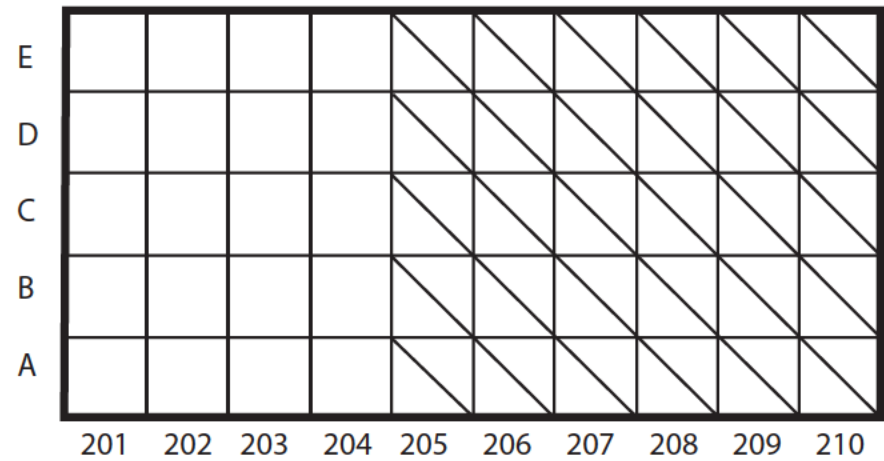

GOOD SHEPHERD MAUSOLEUM

SEC. 27A
HOLY CROSS CEMETERY

GOOD SHEPHERD MAUSOLEUM EXTERIOR CRYPTS

GOOD SHEPHERD MAUSOLEUM INTERIOR CRYPTS

GOOD SHEPHERD MAUSOLEUM NICHE

H						
G						
F						
E						
D						
C						
B						
A						
	401	402	403	404	405	406
	Elevation 400					

H						
G						
F						
E						
D						
C						
B						
A						
	501	502	503	504	505	506
	Elevation 500					

H						
G						
F						
E						
D						
C						
B						
A						
	601	602	603	604	605	606
	Elevation 600					

H						
G						
F						
E						
D						
C						
B						
A						
	701	702	703	704	705	706
	Elevation 700					

EAST

8 NICHE PER SIDE
 16 NICHE PER SECTION
 4 SECTIONS OF 16 NICHE = 64 NICHE TOTAL

SCALE: 1/2"=1'-0"

GRANITE TYPE:
 FRONTS: MAHOGANY

NICHE SIZES (W X H)

QUANT.	INTERIOR SIZE	CLEAR OPENING
64	12" X 12"	11" X 11 1/4"

ALL NICHE ARE 12" INSIDE DEPTH

HOLY CROSS CEMETERY
 AKRON, OHIO
GOOD SHEPHERD MAUSOLEUM
 SECTION 27A
 FEATURED NICHE