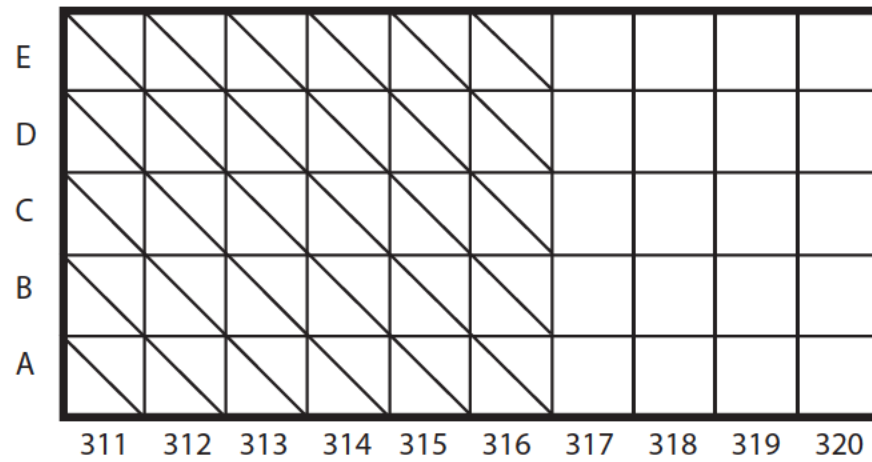

GOOD SHEPHERD MAUSOLEUM

SEC. 27A
HOLY CROSS CEMETERY

GOOD SHEPHERD MAUSOLEUM EXTERIOR CRYPTS

GOOD SHEPHERD MAUSOLEUM INTERIOR CRYPTS

GOOD SHEPHERD MAUSOLEUM NICHE

H						
G						
F						
E						
D						
C						
B						
A						
	401	402	403	404	405	406
	Elevation 400					

H						
G						
F						
E						
D						
C						
B						
A						
	501	502	503	504	505	506
	Elevation 500					

H						
G						
F						
E						
D						
C						
B						
A						
	601	602	603	604	605	606
	Elevation 600					

H						
G						
F						
E						
D						
C						
B						
A						
	701	702	703	704	705	706
	Elevation 700					

EAST

8 NICHE PER SIDE
 16 NICHE PER SECTION
 4 SECTIONS OF 16 NICHE = 64 NICHE TOTAL

SCALE: 1/2"=1'-0"

GRANITE TYPE:
 FRONTS: MAHOGANY

NICHE SIZES (W X H)

QUANT.	INTERIOR SIZE	CLEAR OPENING
64	12" X 12"	11" X 11 1/4"

ALL NICHE ARE 12" INSIDE DEPTH

HOLY CROSS CEMETERY
 AKRON, OHIO
GOOD SHEPHERD MAUSOLEUM
 SECTION 27A
 FEATURED NICHE