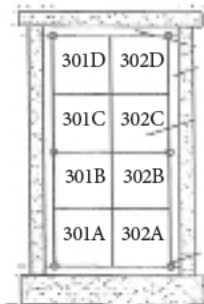

GOOD SHEPHERD MAUSOLEUM

SEC. 27A
HOLY CROSS CEMETERY

GOOD SHEPHERD MAUSOLEUM EXTERIOR CRYPTS

GOOD SHEPHERD MAUSOLEUM INTERIOR CRYPTS

GOOD SHEPHERD MAUSOLEUM NICHE

H						
G						
F						
E						
D						
C						
B						
A						
	401	402	403	404	405	406
	Elevation 400					

H						
G						
F						
E						
D						
C						
B						
A						
	501	502	503	504	505	506
	Elevation 500					

H						
G						
F						
E						
D						
C						
B						
A						
	601	602	603	604	605	606
	Elevation 600					

H						
G						
F						
E						
D						
C						
B						
A						
	701	702	703	704	705	706
	Elevation 700					

EAST

8 NICHE PER SIDE
 16 NICHE PER SECTION
 4 SECTIONS OF 16 NICHE = 64 NICHE TOTAL

SCALE: 1/2"=1'-0"

GRANITE TYPE:
 FRONTS: MAHOGANY

NICHE SIZES (W X H)

QUANT.	INTERIOR SIZE	CLEAR OPENING
64	12" X 12"	11" X 11 1/4"

ALL NICHE ARE 12" INSIDE DEPTH

HOLY CROSS CEMETERY
 AKRON, OHIO
GOOD SHEPHERD MAUSOLEUM
 SECTION 27A
 FEATURED NICHE