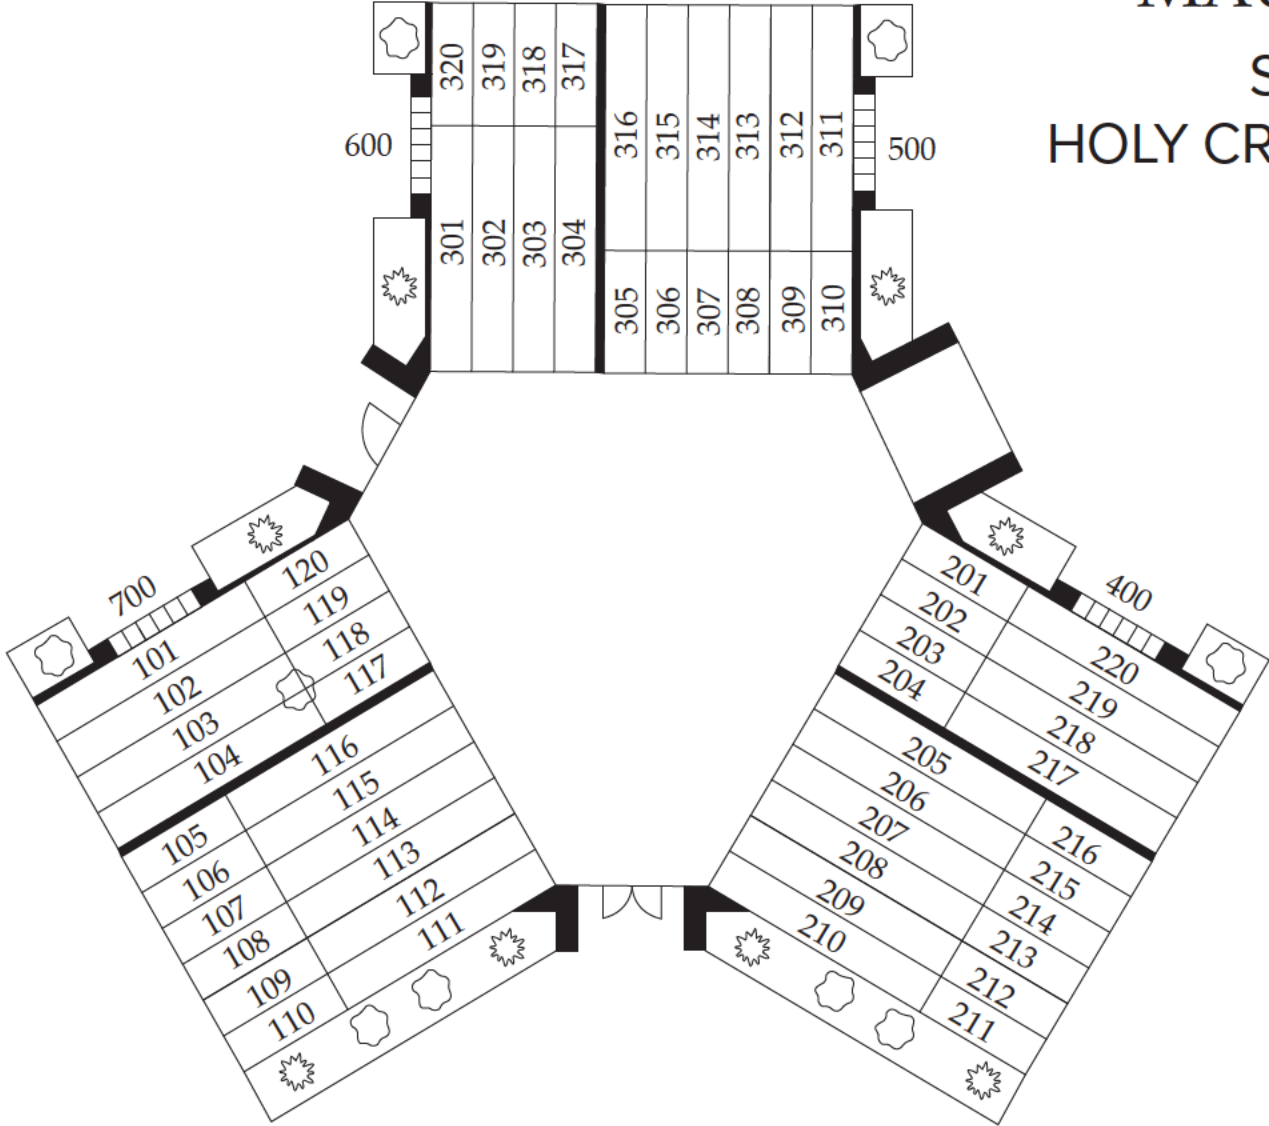

GOOD SHEPHERD MAUSOLEUM

SEC. 27A
HOLY CROSS CEMETERY

GOOD SHEPHERD MAUSOLEUM EXTERIOR CRYPTS

GOOD SHEPHERD MAUSOLEUM INTERIOR CRYPTS

GOOD SHEPHERD MAUSOLEUM NICHE

H						
G						
F						
E						
D						
C						
B						
A						
	401	402	403	404	405	406
	Elevation 400					

H						
G						
F						
E						
D						
C						
B						
A						
	501	502	503	504	505	506
	Elevation 500					

H						
G						
F						
E						
D						
C						
B						
A						
	601	602	603	604	605	606
	Elevation 600					

H						
G						
F						
E						
D						
C						
B						
A						
	701	702	703	704	705	706
	Elevation 700					

EAST

8 NICHE PER SIDE
 16 NICHE PER SECTION
 4 SECTIONS OF 16 NICHE = 64 NICHE TOTAL

SCALE: 1/2"=1'-0"

GRANITE TYPE:
 FRONTS: MAHOGANY

NICHE SIZES (W X H)

QUANT.	INTERIOR SIZE	CLEAR OPENING
64	12" X 12"	11" X 11 1/4"

ALL NICHE ARE 12" INSIDE DEPTH

HOLY CROSS CEMETERY
 AKRON, OHIO
GOOD SHEPHERD MAUSOLEUM
 SECTION 27A
 FEATURED NICHE