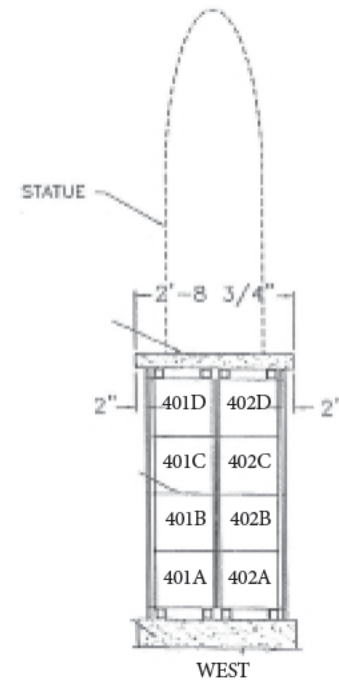

H						
G						
F						
E						
D						
C						
B						
A						
	501	502	503	504	505	506
	Elevation 500					

H						
G						
F						
E						
D						
C						
B						
A						
	601	602	603	604	605	606
	Elevation 600					

H						
G						
F						
E						
D						
C						
B						
A						
	701	702	703	704	705	706
	Elevation 700					

EAST

8 NICHE PER SIDE
 16 NICHE PER SECTION
 4 SECTIONS OF 16 NICHE = 64 NICHE TOTAL

SCALE: 1/2"=1'-0"

GRANITE TYPE:
 FRONTS: MAHOGANY

NICHE SIZES (W X H)

QUANT.	INTERIOR SIZE	CLEAR OPENING
64	12" X 12"	11" X 11 1/4"

ALL NICHE ARE 12" INSIDE DEPTH

HOLY CROSS CEMETERY
 AKRON, OHIO
GOOD SHEPHERD MAUSOLEUM
 SECTION 27A
 FEATURED NICHE